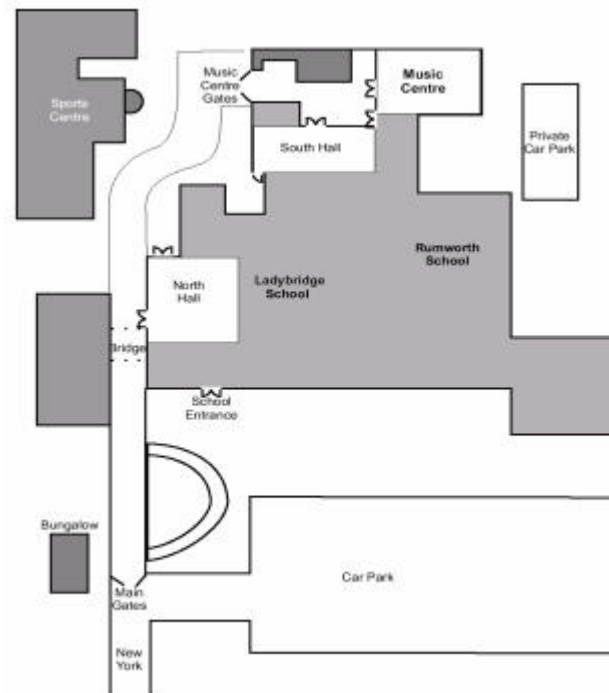

Fee Categories:

**Category A: Up to one term free
£40 per term thereafter**

Bolton Junior Youth Choir
Bolton Beginner Brass Band
Little Lever Beginner Brass Band
Bolton Beginner Concert Band
Rivington Junior String Ensemble
Turton Junior String Ensemble
Bolton Junior Guitar Ensemble

**Category B: Up to one term free
£10 per term thereafter**

Bolton Beginner Percussion Ensemble

Category E: Free ensemble

Farnworth Training Choir
Westhoughton Training Choir
Little Lever Training Choir
Turton Training Choir
Raise the Roof

Bolton Music Service
Bolton Music Centre
New York
Bolton
BL3 4NG

Tel: 01204 333533
Fax: 01204 333536
Email: music.service@bolton.gov.uk

Bolton Music Service has 34 different ensembles that rehearse and perform regularly throughout the year. The 12 ensembles mentioned here are all for beginners and will give you the opportunity to be a member of an ensemble that offers coaching by experienced, professional Musical Directors and a chance to meet other young musicians like yourself.

Do you play a
musical instrument
or sing?

Bolton Music Service

JUNIOR ENSEMBLES

If the answer is “Yes!”,
Bolton Music Service
has an ensemble that
is just right for you.....